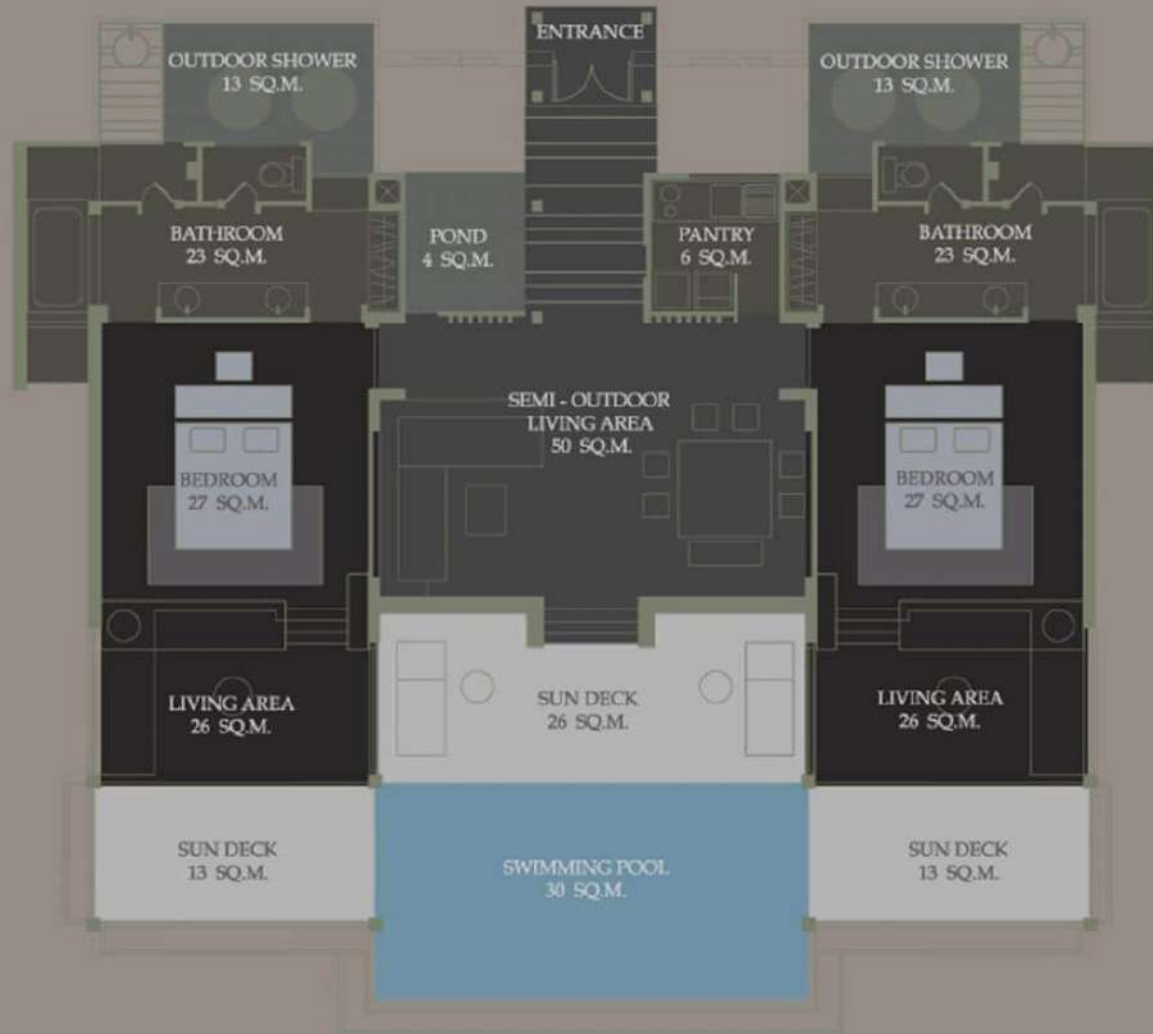

TOTAL AREA

320 SQ.M.

Sri panwa
PHUKET