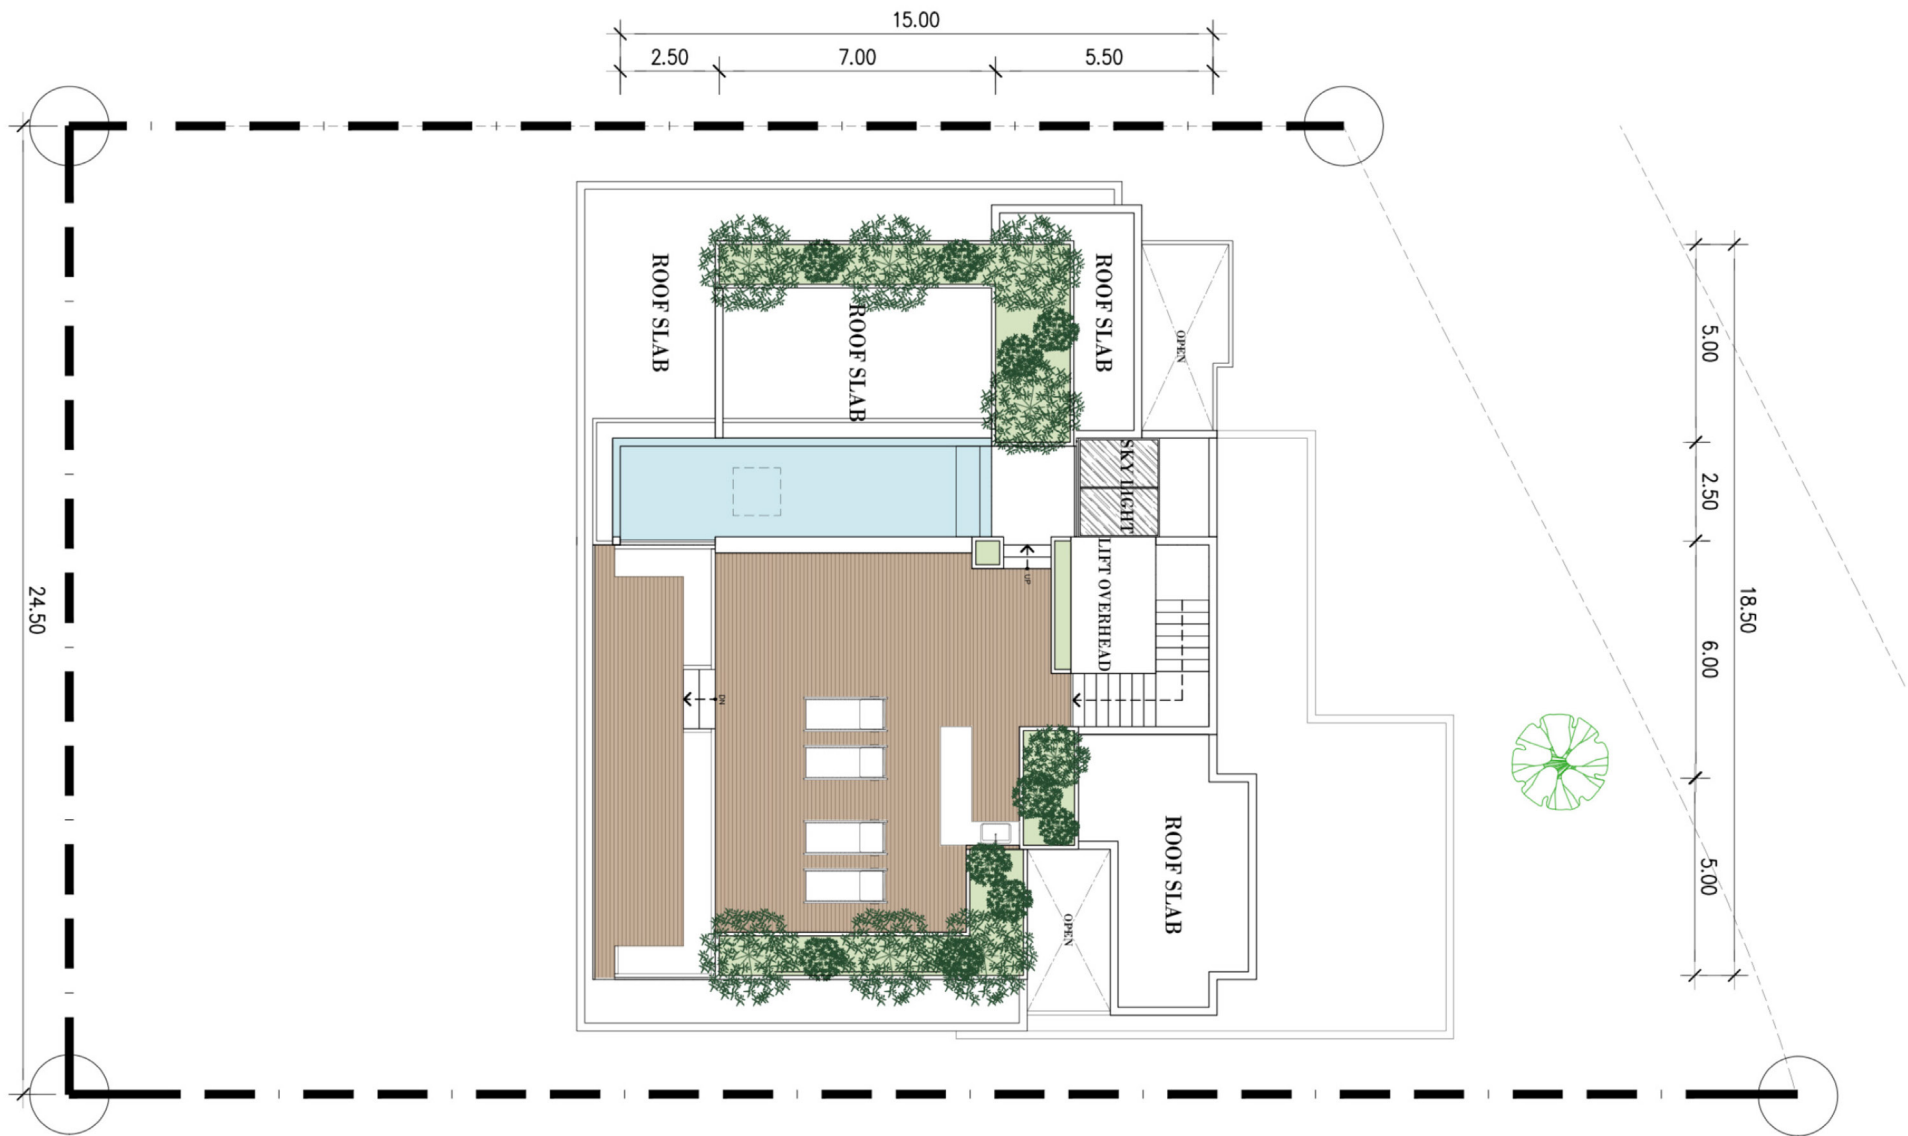

Sri panwa
PHUKET

The Sky Series

Floor Plan

LOWER GROUND FLOOR
 -INDOOR AREA
 -OUTDOOR AREA

395.00 SQ.M.
280.00 SQ.M.
115.00 SQ.M.

GROUND FLOOR
 -INDOOR AREA
 -OUTDOOR AREA

469.15 SQ.M.
247.15 SQ.M.
222.00 SQ.M.

UPPER GROUND FLOOR
 -INDOOR AREA
 -OUTDOOR AREA

218.80 SQ.M.
173.40 SQ.M.
45.40 SQ.M.

ROOF DECK FLOOR
 -ROOF DECK
 -POOL

142.00 SQ.M.
 118.00 SQ.M.
 24.00 SQ.M.

Sri panwa
PHUKET

The Sky Series

@SRIPANWA

@SRIPANWA