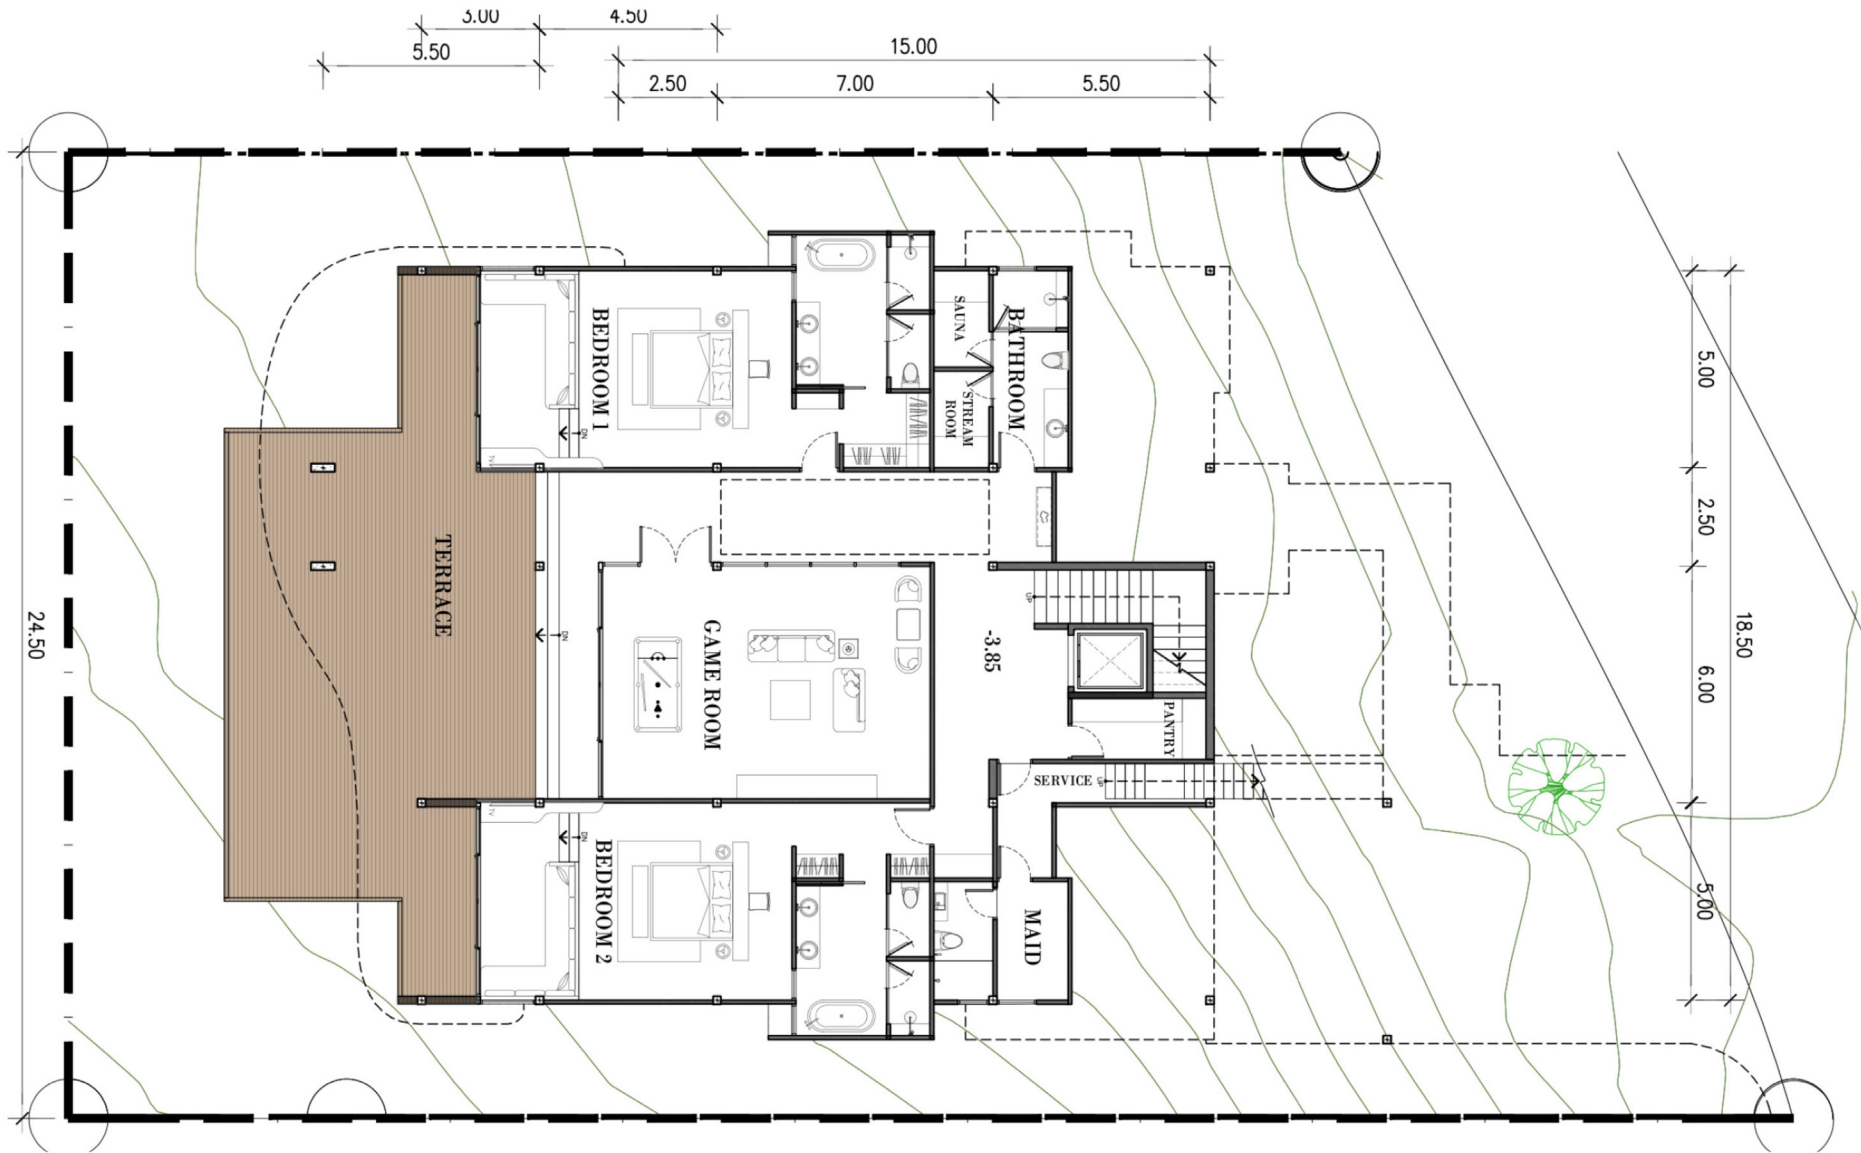

Sri panwa
PHUKET

The Sky Series

Floor Plan

LOWER GROUND FLOOR
 -INDOOR AREA
 -OUTDOOR AREA

395.00 SQ.M.
280.00 SQ.M.
115.00 SQ.M.

GROUND FLOOR
 -INDOOR AREA
 -OUTDOOR AREA

469.15 SQ.M.
247.15 SQ.M.
222.00 SQ.M.

UPPER GROUND FLOOR
 -INDOOR AREA
 -OUTDOOR AREA

218.80 SQ.M.
173.40 SQ.M.
45.40 SQ.M.

ROOF DECK FLOOR
 -ROOF DECK
 -POOL

142.00 SQ.M.
 118.00 SQ.M.
 24.00 SQ.M.

Sri panwa
PHUKET

The Sky Series

@SRIPANWA

@SRIPANWA