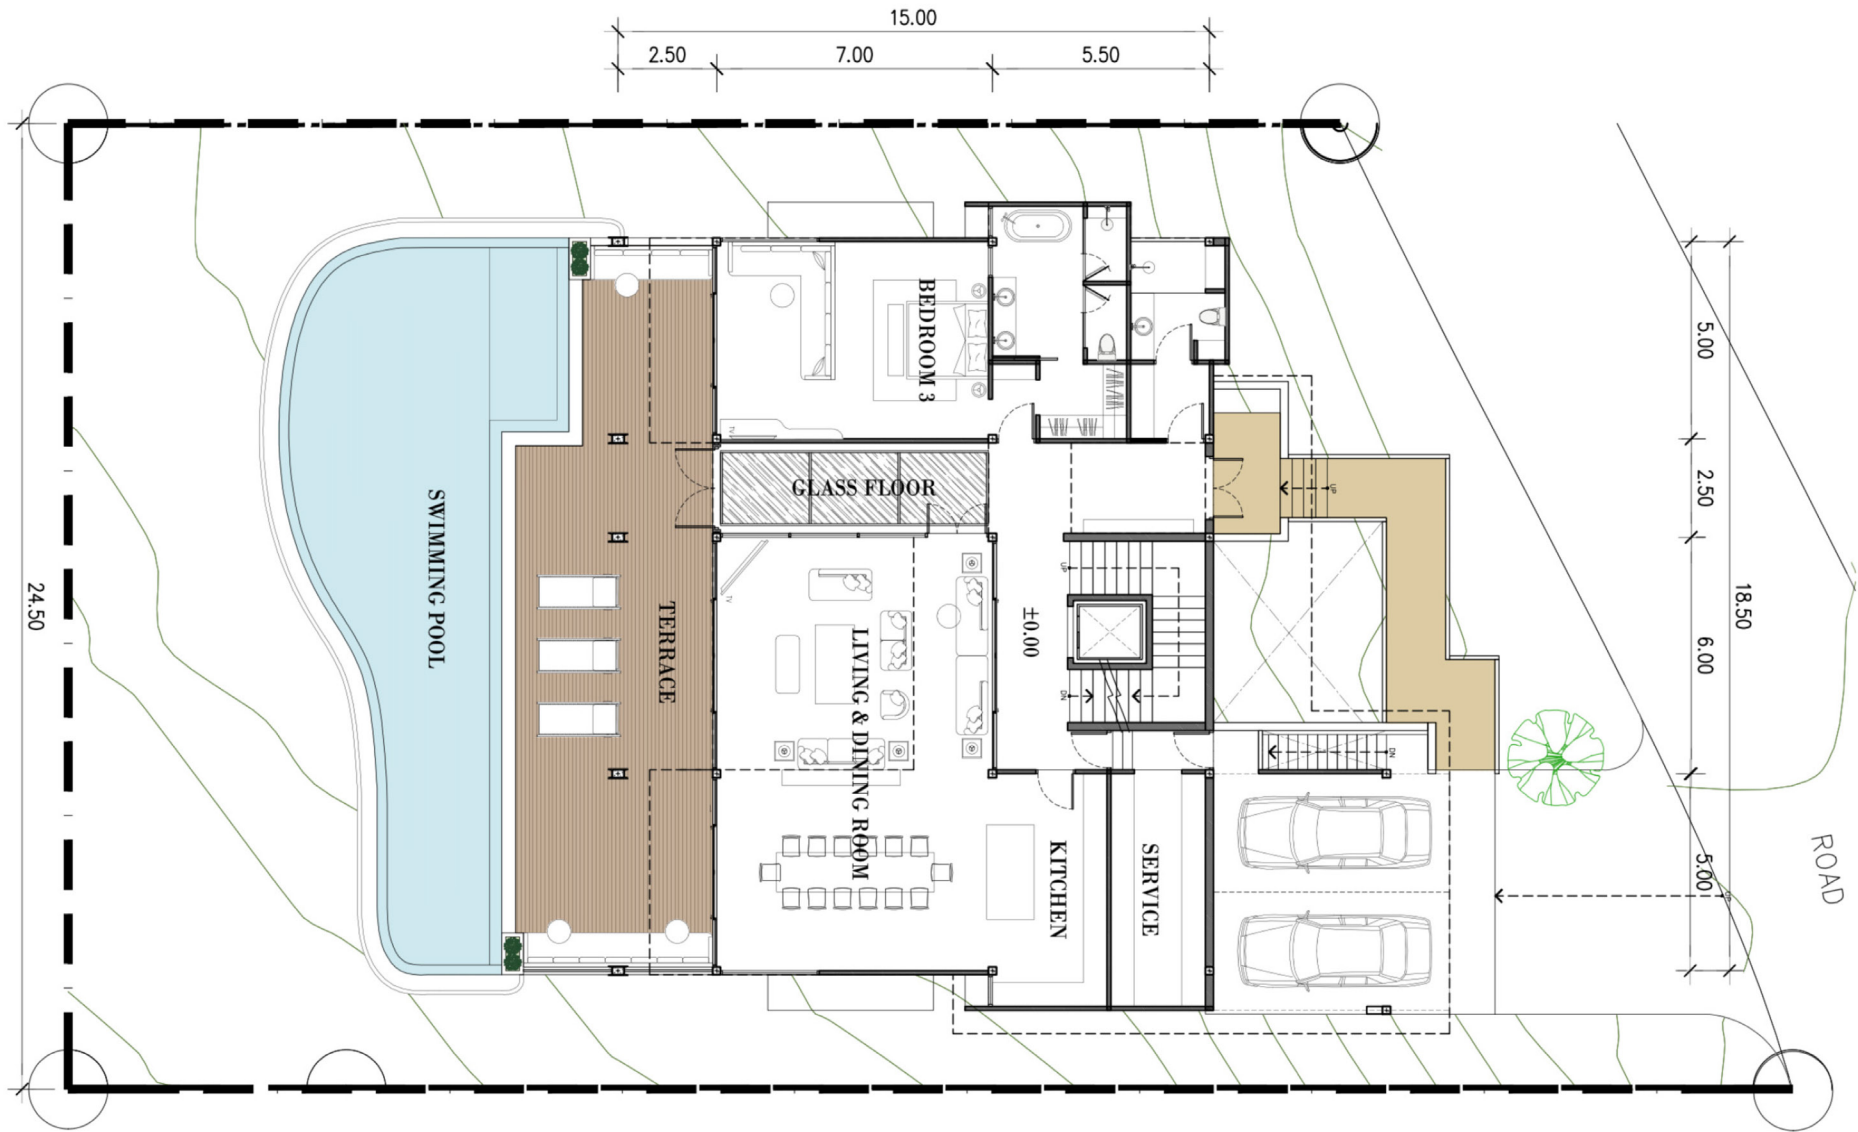

Sri panwa
PHUKET

The Sky Series

Floor Plan

LOWER GROUND FLOOR
 -INDOOR AREA
 -OUTDOOR AREA

395.00 SQ.M.
280.00 SQ.M.
115.00 SQ.M.

GROUND FLOOR
 -INDOOR AREA
 -OUTDOOR AREA

469.15 SQ.M.
247.15 SQ.M.
222.00 SQ.M.

UPPER GROUND FLOOR
 -INDOOR AREA
 -OUTDOOR AREA

218.80 SQ.M.
173.40 SQ.M.
45.40 SQ.M.

ROOF DECK FLOOR
 -ROOF DECK
 -POOL

142.00 SQ.M.
 118.00 SQ.M.
 24.00 SQ.M.

Sri panwa
PHUKET

The Sky Series

@SRIPANWA

@SRIPANWA